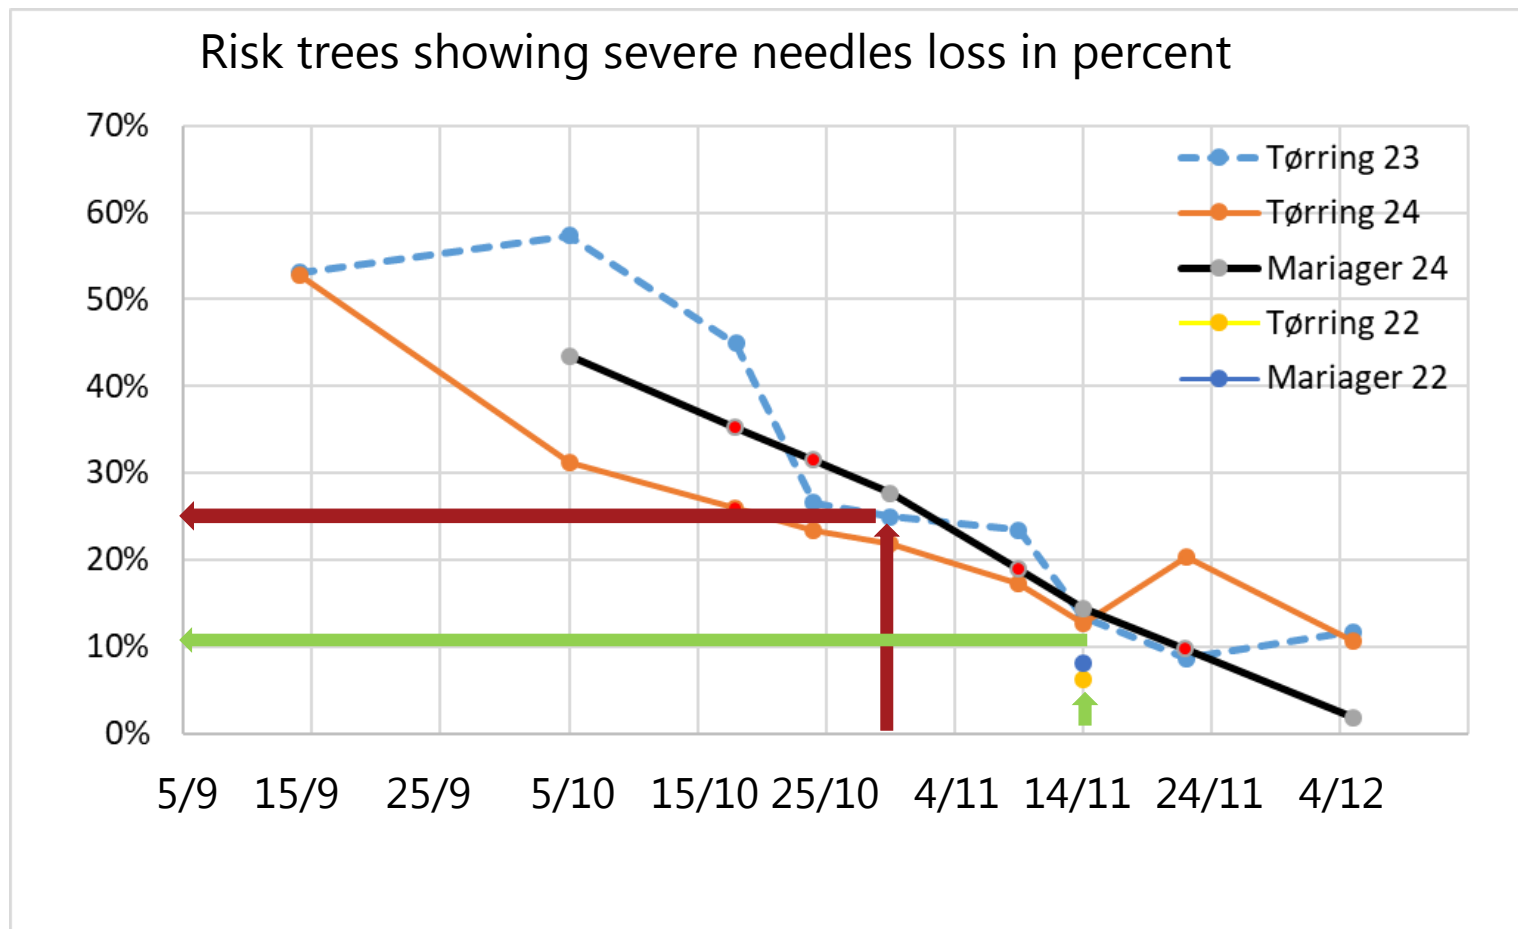

Risk post harvest needle loss

Risk trees showing needle loss October 31: **25%** November 15: **10%**

Key message: Harvest late and avoid drying out - also at retail level